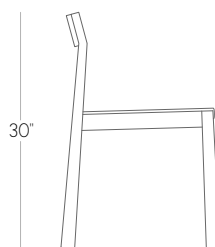

top marks for a chair with solid construction, clean and simple design... comfortable too. comes with a padded wool covered seat in a variety of colors or choose your own fabric.

19"

30"

20.25"