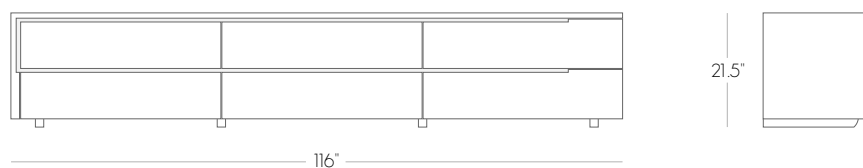

a versatile dresser grouping with soft, self closing slides available in 11 different configurations from single to nine drawer units. negative space conceals integrated drawer handles while providing asymmetrical visual interest.

6 lo with black finish shown in photo. for all configuration dimensions, please see the Hls and LOs - configuration options pdf