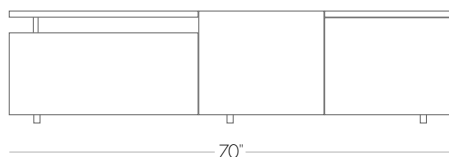

now available in 2 heights, 14.5" high (original) and 18.5" high.

3 door (shown above)

2 door

Inner cabinet dimensions

- 3 door main cabinet (center doors) 39"w 16.75"d 11.25"h
- right cabinet 19.5"w 16.75"d 11.25"h
- 2 door main cabinet 39.75"w 16.75"d 11.25"h

3 door - high version

2 door - high version

▲ for 18.5" high version, inner cabinet height is 15.25"