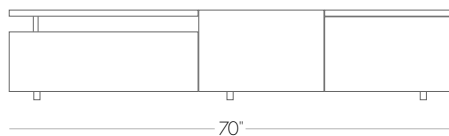

comes in 2 or 3 door version with smoked glass door (wood optional) for use of remote as well as a sizable cd/dvd drawer. also features full width ventilation and cord access in the upper back cabinet panel.

now available in 2 heights, 14.5" high (original) and 18.5" high.

3 door (shown above)

2 door

Inner cabinet dimensions

- 3 door main cabinet (center doors) 39"w 16.75"d 11.25"h
- right cabinet 19.5"w 16.75"d 11.25"h
- 2 door main cabinet 39.75"w 16.75"d 11.25"h

3 door - high version

2 door - high version

▲ for 18.5" high version, inner cabinet height is 15.25"