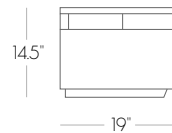

now available in 2 heights, 14.5" high (original) and 18.5" high.

3 door (shown above)

2 door

Inner cabinet dimensions

- 3 door main cabinet (center doors) 39"w 16.75"d 11.25"h
- right cabinet 19.5"w 16.75"d 11.25"h
- 2 door main cabinet 39.75"w 16.75"d 11.25"h

3 door - high version

2 door - high version

▲ for 18.5" high version, inner cabinet height is 15.25"