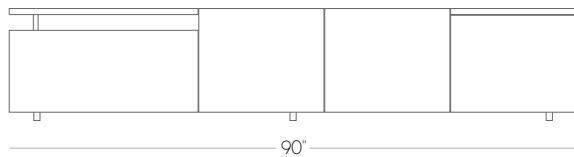

now available in 2 heights, 14.5" high (original) and 18.5" high.

3 door (shown above)

2 door

Inner cabinet dimensions

- 3 door main cabinet (center doors) 39"w 16.75"d 11.25"h
- right cabinet 19.5"w 16.75"d 11.25"h
- 2 door main cabinet 39.75"w 16.75"d 11.25"h

3 door - high version

2 door - high version

▲ for 18.5" high version, inner cabinet height is 15.25"