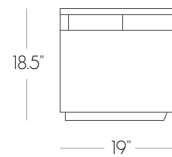

now available in 2 heights, 14.5" high (original) and 18.5" high.

3 door (shown above)

2 door

Inner cabinet dimensions

- 3 door main cabinet (center doors) 39"w 16.75"d 11.25"h
- right cabinet 19.5"w 16.75"d 11.25"h
- 2 door main cabinet 39.75"w 16.75"d 11.25"h

3 door - high version

2 door - high version

▲ for 18.5" high version, inner cabinet height is 15.25"