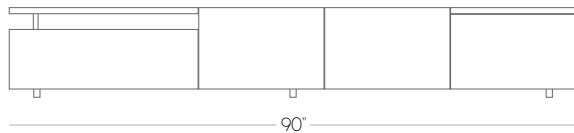

comes in 2 or 3 door version with smoked glass door (wood optional) for use of remote as well as a sizable cd/dvd drawer. also features full width ventilation and cord access in the upper back cabinet panel.

now available in 2 heights, 14.5" high (original) and 18.5" high.

3 door (shown above)

2 door

Inner cabinet dimensions

- 3 door main cabinet (center doors) 39"w 16.75"d 11.25"h
- right cabinet 19.5"w 16.75"d 11.25"h
- 2 door main cabinet 39.75"w 16.75"d 11.25"h

3 door - high version

2 door - high version

▲ for 18.5" high version, inner cabinet height is 15.25"